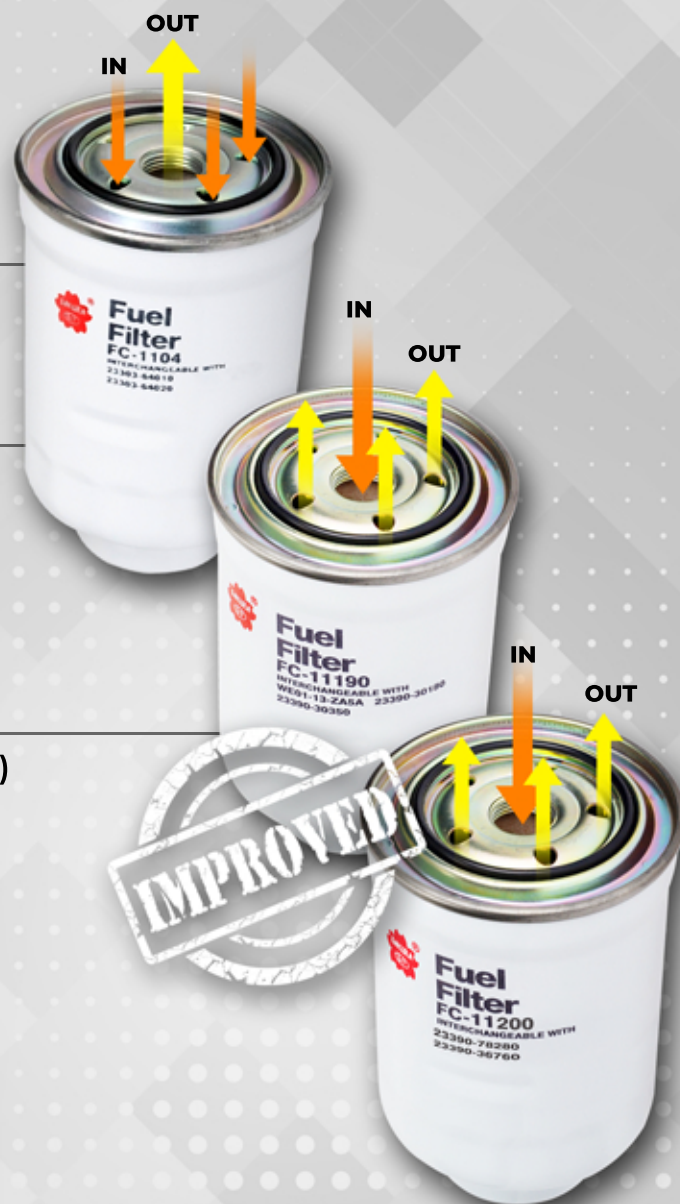

FUEL FILTER

PRODUCT INFORMATION

FC-1104, FC-11190, AND FC-11200

Please be informed, that Sakura No. **FC-1104** is not for common rail diesel engines.

These filters look similar, but please note the differences:

- in and out flow directions
- filtration media types
- water separation system in FC-11200

OE No.

Sakura No.

Daihatsu 23303-64010
Toyota 23303-64010
Toyota 23303-64020

FC-1104

For common rail diesel engines (1st generation)

GM 88930181
Mazda WE01-13-ZA5A
Toyota 23390-30180
Toyota 23390-30350

FC-11190

For common rail diesel engines (2nd generation)

Toyota 23390-36760
Toyota 23390-78280

FC-11200

For further information, please contact us.