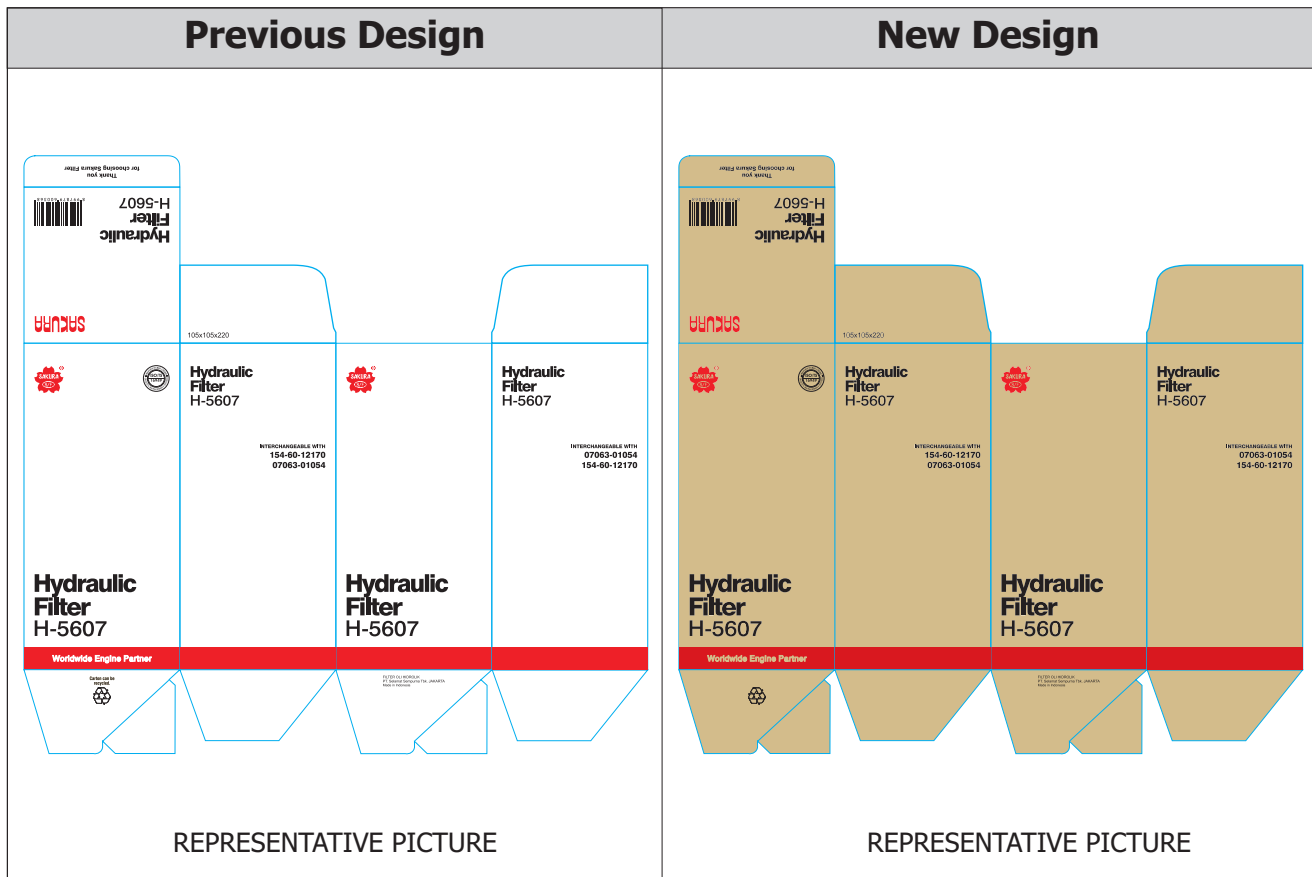

**SAKURA**  
Filtration Product

## New Look of Box Sakura Hydraulic H-5607 & H-5620

To better protect the filters, we have changed the box sakura H-5607 & H-5620 from the Sakura white box (carton coat) into Sakura brown box (efflut).

By this information, packaging sakura H-5607 & H-5620 using brown box instead of the white box.

For further information, please contact us.

[www.sakurafilter.com](http://www.sakurafilter.com)

**Worldwide Engine Partner**