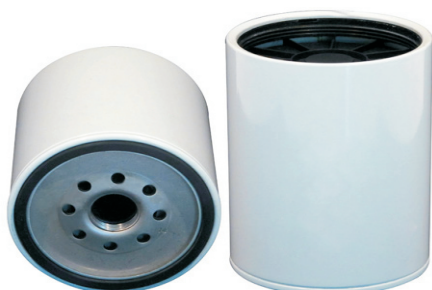

**SAKURA**  
Filtration Product

## Obsolete & Replaced No.

Please note that **SFC-2801 & SFC-2801B** is obsoleted, and replaced by **SFC-5304-10 & SFC-5304-10B**

Previous No.	Replaced No.	Cross Reference
<b>SFC-2801</b> Fuel/Water Separator Without Bowl	<b>SFC-5304-10</b> Fuel/Water Separator Without Bowl	<b>MERCEDES-BENZ</b> 000 477 1602 <b>HYUNDAI</b> 31945-87000 <b>DOOSAN</b> 65.12503-5028
<b>SFC-2801B</b> Fuel/Water Separator With Bowl	<b>SFC-5304-10B</b> Fuel/Water Separator With Bowl	

### DIMENSION

Height : 158  
OD : 108  
THREAD : 1"X14