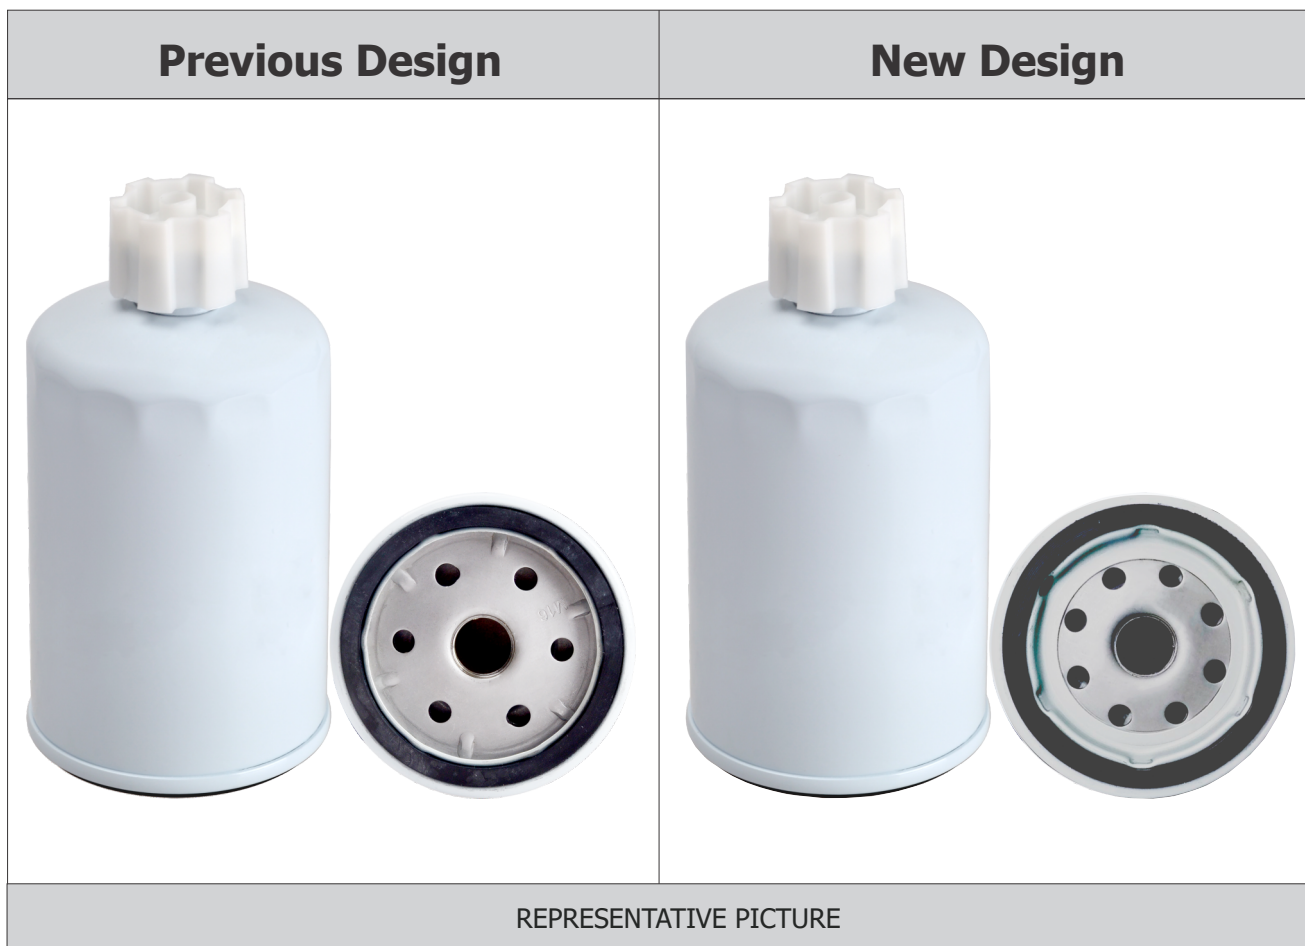

Design Change For Fuel Filter FC-7920 Fuel/Water Separator SFC-7919

Please note, we have changed the design of seat assy for part number **FC-7920** and **SFC-7919**.

For further information, please contact us.